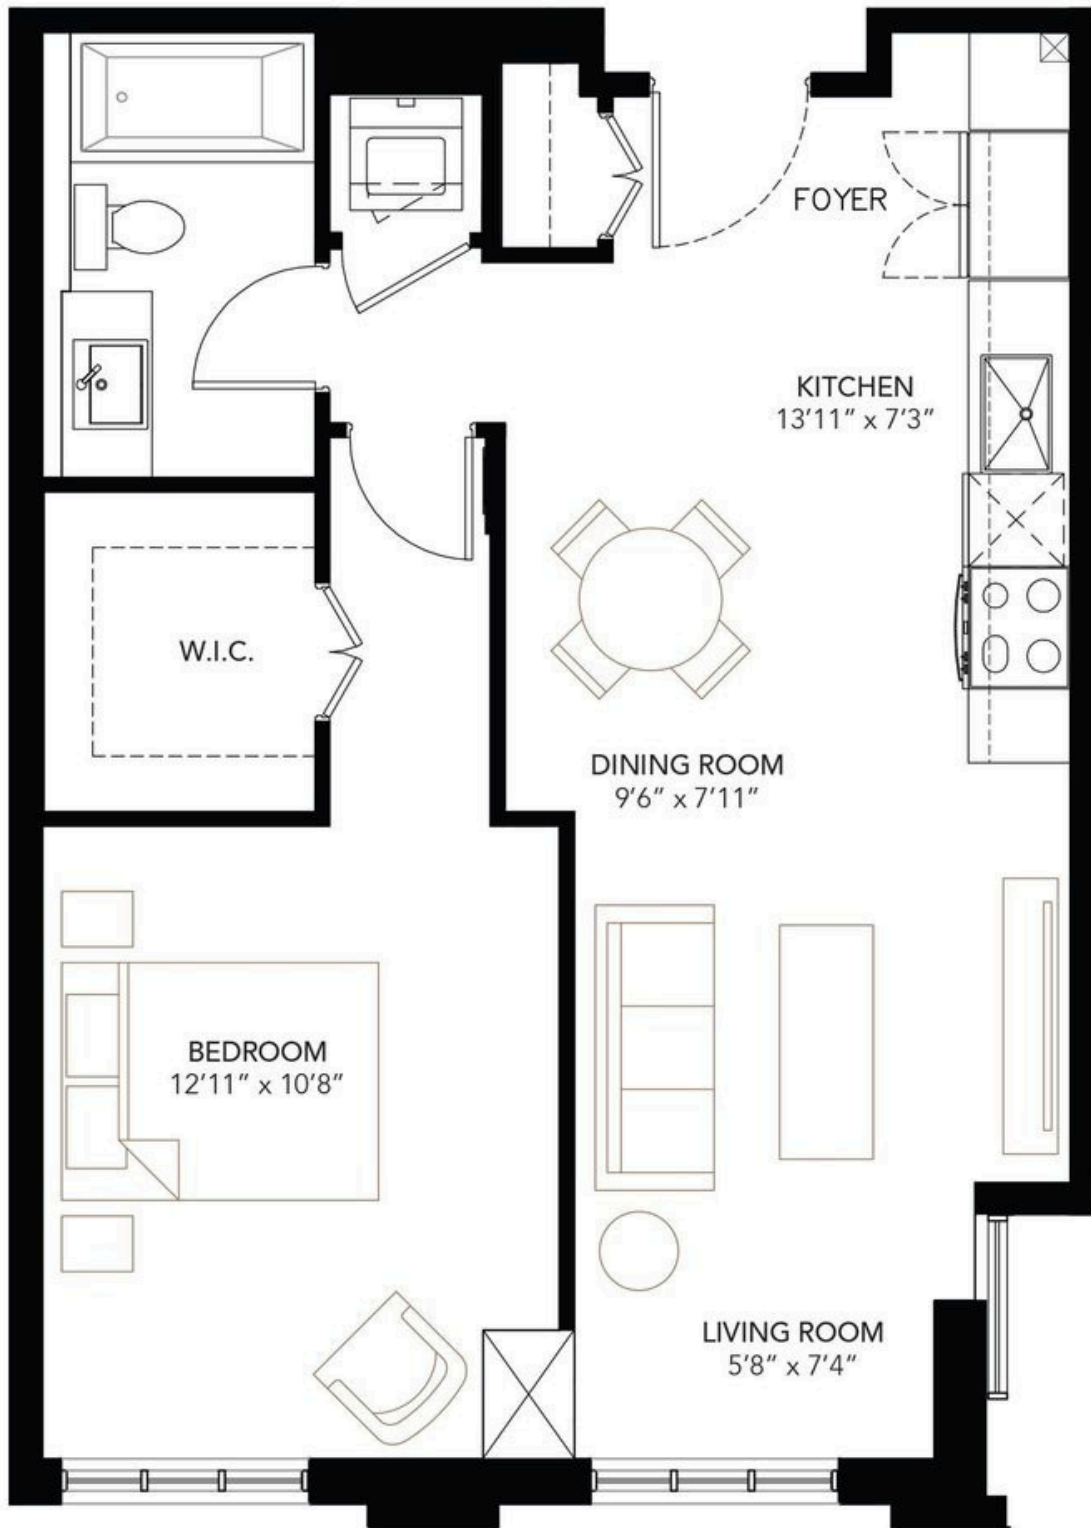

floor plan

218-1 HUME STREET, COLLINGWOOD ON

Total Finished Area: 635 sq ft