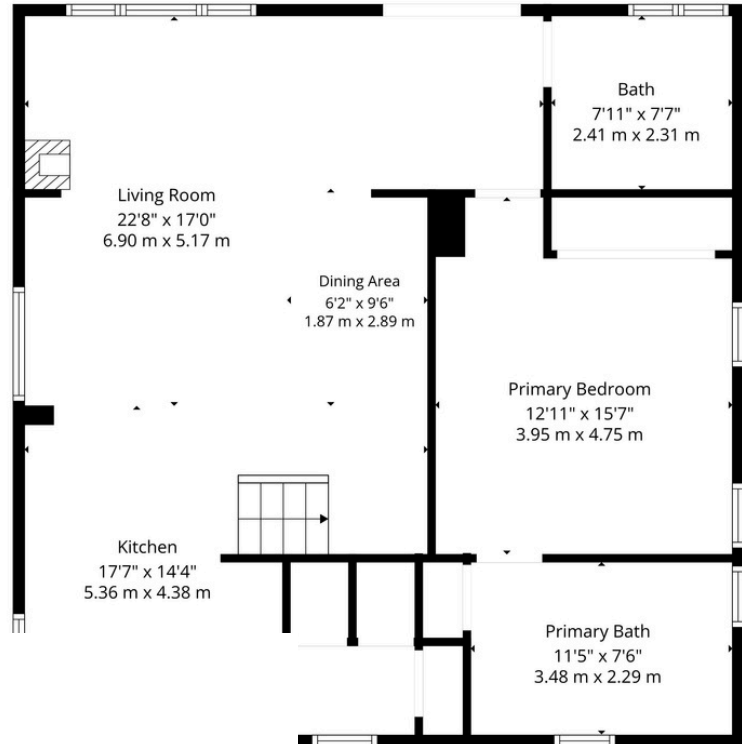

1416 RIVER RD W

WASAGA BEACH, ONTARIO

Main Floor

2nd Floor

Total Finished Area
1471 SQ FT

Main Floor:
968 SQ FT

2nd Floor:
503 SQ FT