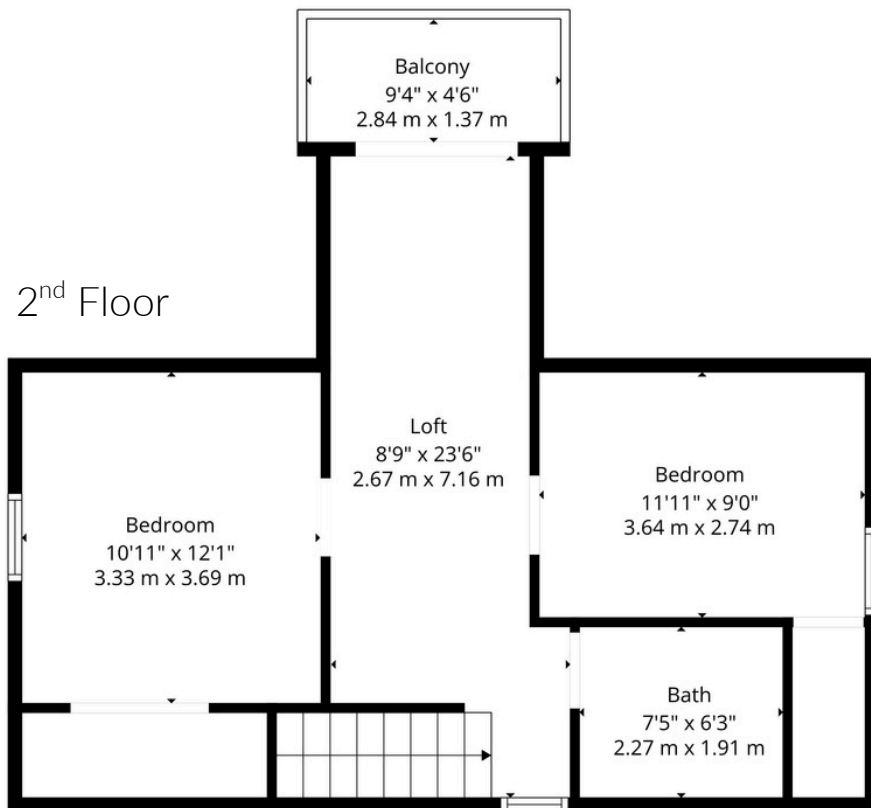

1416 RIVER RD W

WASAGA BEACH, ONTARIO

Main Floor

2nd Floor

Total Finished Area
1471 SQ FT

Main Floor:
968 SQ FT

2nd Floor:
503 SQ FT